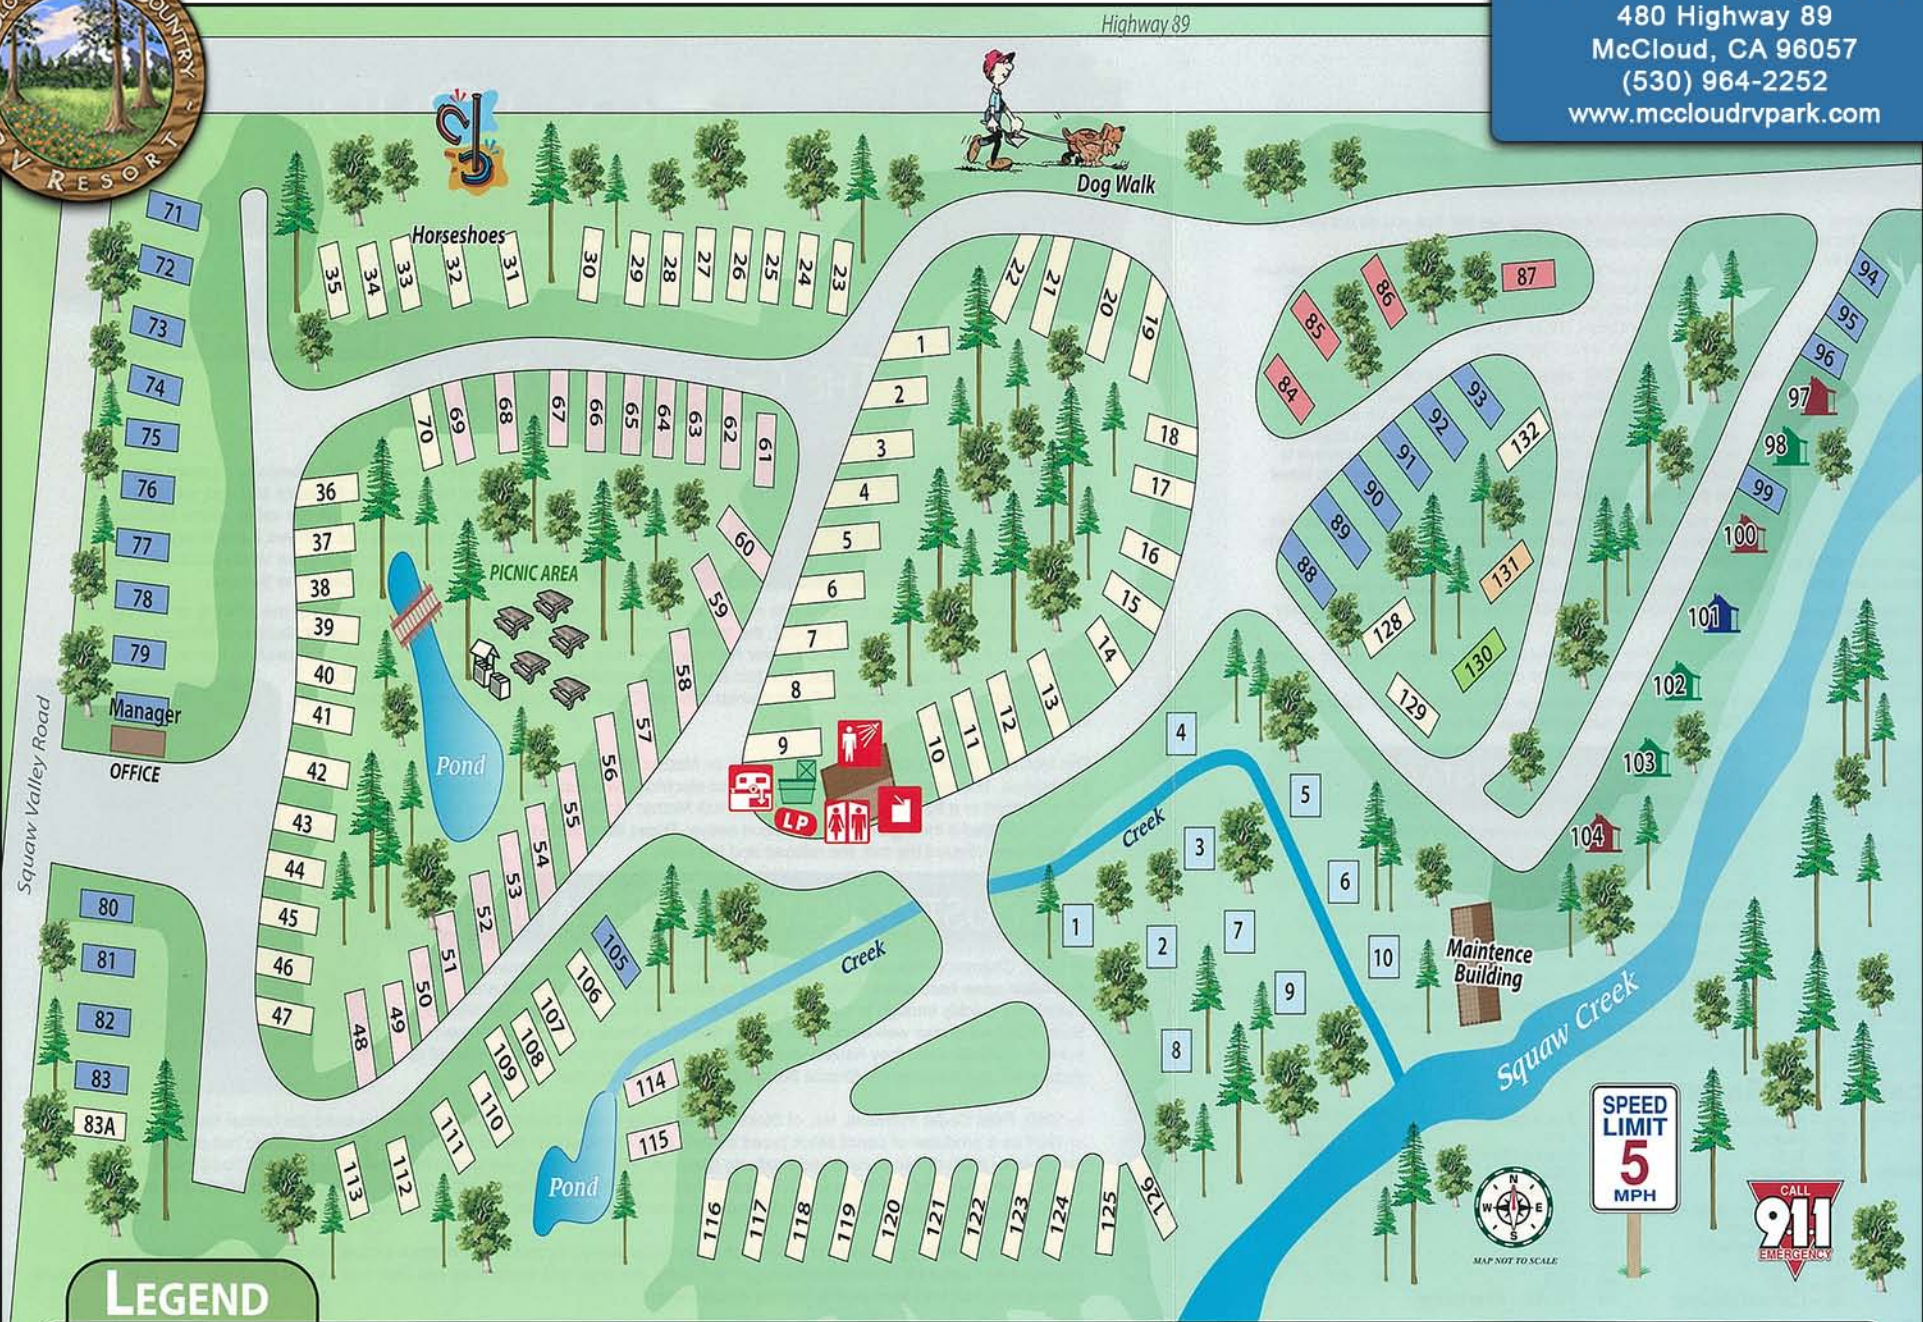

**McCloud Dance Country RV Resort**  
 480 Highway 89  
 McCloud, CA 96057  
 (530) 964-2252  
 www.mccloudrvpark.com

**LEGEND**

- |               |                                     |                                       |  |                                       |              |           |                |
|---------------|-------------------------------------|---------------------------------------|--|---------------------------------------|--------------|-----------|----------------|
| Premium Cabin | Standard Cabin                      | Deluxe Pull-Thru (Full Hook-up 30amp) | Premium Pull-Thru (Full Hook-up 50amp) | Standard Pull-Thru (Water & Electric) | Dump Station | Restrooms | Trash Dumpster |
| Deluxe Cabin  | Deluxe Back-In (Full Hook-up 30amp) | Premium Back-In (Full Hook-up 50amp)  | Standard Back-In (Water & Electric)    | Tent Site                             | Showers      | Laundry   | Propane        |

MAP NOT TO SCALE